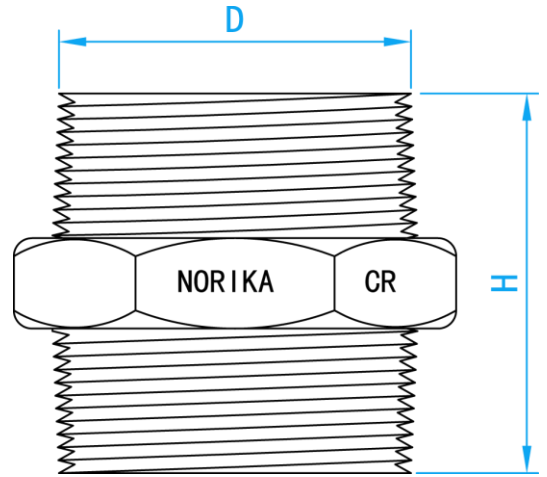

# MI x MI BRASS NIPPLE

COMPLY WITH BSEN12165:1998

FRONT VIEW

COMPONENT PARTS

PARTS	MATERIAL
Nipple	DZR Brass

DIMENSIONS

SKU	SIZE (mm)	D (inch)	H (mm)	WEIGHT (kg)	PCS/CTN
CREN015	15	½"BSPT	31.5	0.037	500
CREN020	20	¾"BSPT	36	0.060	300
CREN025	25	1"BSPT	38	0.104	150
CREN035	35	1¼"BSPT	44	0.200	100
CREN042	42	1½"BSPT	44	0.233	80
CREN050	50	2"BSPT	52.5	0.316	48
CREN065	65	2½"BSPT	74	0.720	20
CREN080	80	3"BSPT	78	1.030	18
CREN100	100	4"BSPT	89	1.650	4